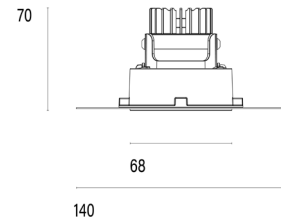

### Model

<b>Name</b>	Mono 060 Trimless Type 1 Recessed Downlighter
<b>Finish</b>	Structured White
<b>Area</b>	Indoor

### System

<b>Power (Luminaire)</b>	6.8W
<b>Power (System)</b>	8W
<b>Voltage</b>	240V-AC
<b>Optics</b>	Rotationally Symmetrical Direct 25°
<b>Colour Temperature</b>	3000°K
<b>Luminous Flux</b>	642lm
<b>TM30</b>	Rf95 Rg103
<b>CRI</b>	Ra98
<b>Lumen Maintenance</b>	L90 B10 50000hrs
<b>Chromacity</b>	<3 McAdam Step Ellipse
<b>Articulation</b>	Fixed
<b>Cut-Out</b>	Round 85mm x 100mm Depth
<b>Ingress Protection</b>	IP44
<b>Control Device</b>	Remote Phase DIM (Included)
<b>Class</b>	III